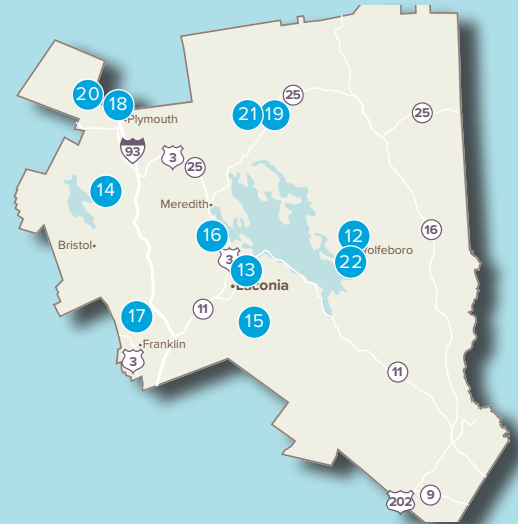

18

M 'N M SCOOPS
67 Main St.
Plymouth, NH 03264
603-536-4850
mnmscoops.com

19

PAPA BEANS ICE CREAM  
301 Wing Rd.
North Sandwich, NH 03259
603-393-6948
Find us on Facebook

LAKES REGION

20

RUMNEY VILLAGE STORE
453 Main St.
Rumney, NH 03266
603-786-6020
rumneyvillagestore.com

21

THE SANDWICH CREAMERY
2 Maple Ridge Rd.
North Sandwich, NH 03259
603-2846675
Find us on Facebook

22

YUM YUM SHOP, LLC
16 North Main St.
Wolfeboro, NH 03894
603-569-1919
www.yumyumshop.com

MONADNOCK REGION

26

HAYWARD'S FAMILY ICE CREAM 
383 Elm St.
Milford, NH 03055
603-672-8383
haywardsfamilyicecream.com

27

LIFE IS SWEET CANDY STORE 
32 Central Sq.
Keene, NH 03431
603-352-0900
lifeissweetcandystore.com

28

STUART & JOHN'S SUGAR 
HOUSE RESTAURANT 
31 Route 63
Westmoreland, NH 03467
603-399-4486
stuartandjohns.com

SEACOAST REGION

32

LICKEE'S & CHEWY'S CANDIES & CREAMERY
53 Washington St., Ste. 100
Dover, NH 03820
603-343-1799
lickeesnchewys.com

33

KILWINS PORTSMOUTH
20 Congress St.
Portsmouth, NH 03801
693-331-8842
kilwins.com/portsmouth