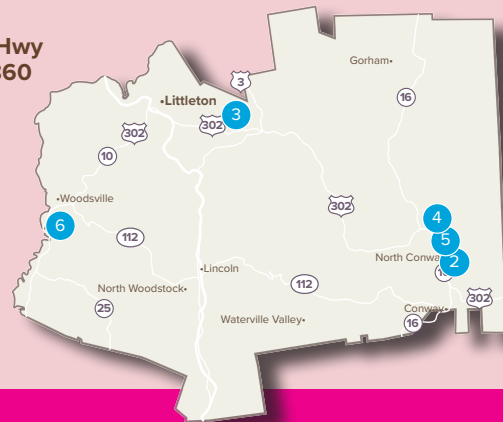

WHITE MOUNTAINS