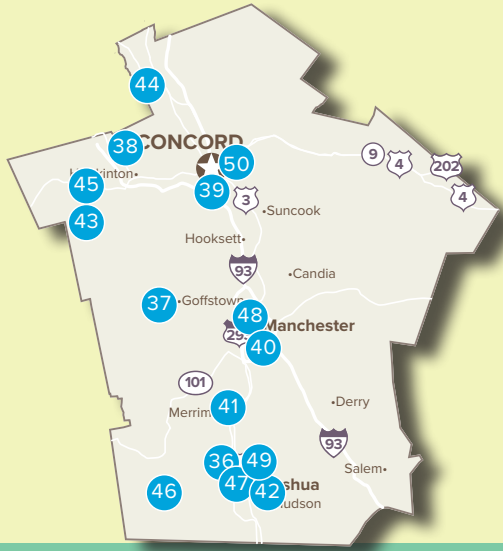

SEACOAST REGION

32

LICKEE'S & CHEWY'S CANDIES & CREAMERY
53 Washington St., Ste. 100
Dover, NH 03820
603-343-1799
lickeesnchewys.com

33

KILWINS PORTSMOUTH
20 Congress St.
Portsmouth, NH 03801
693-331-8842
kilwins.com/portsmouth

34

LONE OAK ICE CREAM 
175 Milton Rd.
Rochester, NH 03868
603-332-1809
loneoakicecream.com

35

WHAT'S THE SCOOP?
160 Main St.
Kingston, NH 03848
603-642-4455
whatsthescoop.fun

MERRIMACK VALLEY

36

BRUSTER'S REAL ICE CREAM 
621 Amherst St.
Nashua, NH 03063
603-881-9595
brustersnh.com

37

DEVRIENDT FARM PRODUCTS
178 South Mast St.
Goffstown, NH 03045
603-497-2793
devriendtfarm.com

38

GOULD HILL FARM 
656 Gould Hill Rd.
Contoocook, NH 03229
603-746-3811
gouldhillfarm.com

39

GRANITE STATE CANDY SHOPPE 
13 Warren St.
Concord, NH 03301
603-225-2591
granitestatecandyshoppe.com

40

GRANITE STATE CANDY SHOPPE 
832 Elm St.
Manchester, NH 03101
603-218-3885
granitestatecandyshoppe.com

41

**HAYWARD'S HOMEMADE
ICE CREAM - MERRIMACK** 
360 Daniel Webster Highway
Merrimack, NH 03054
603-424-5915
haywardsicecream.com