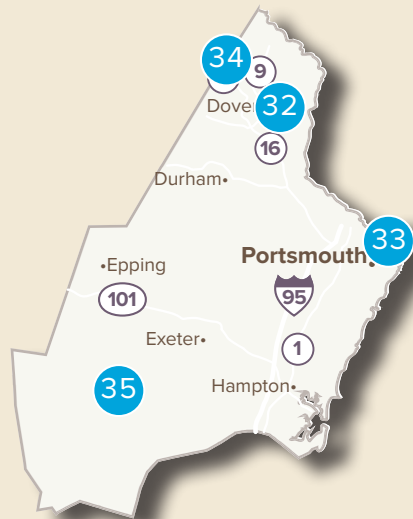

29

TROMBLY GARDENS
150 N River Rd.
Milford, NH 03055
603-673-0647
tromblygardens.ne

30

VILLAGE CREAMI-CONE
919 W. Swanzey Rd.
W. Swanzey, NH 03446
603-359-5495
Find us on Facebook

31

WALPOLE CREAMERY 
532 Main St.
Walpole, NH 03608
603-445-5700
walpolecreamery.com

SEACOAST REGION

32

LICKEE'S & CHEWY'S CANDIES & CREAMERY
53 Washington St., Ste. 100
Dover, NH 03820
603-343-1799
lickeesnchewys.com

33

KILWINS PORTSMOUTH
20 Congress St.
Portsmouth, NH 03801
693-331-8842
kilwins.com/portsmouth

34

LONE OAK ICE CREAM 
175 Milton Rd.
Rochester, NH 03868
603-332-1809
loneoakicecream.com

35

WHAT'S THE SCOOP?
160 Main St.
Kingston, NH 03848
603-642-4455
whatsthescoop.fun

MERRIMACK VALLEY

36

BRUSTER'S REAL ICE CREAM 
621 Amherst St.
Nashua, NH 03063
603-881-9595
brustersnh.com

40

GRANITE STATE CANDY SHOPPE 
832 Elm St.
Manchester, NH 03101
603-218-3885
granitestatecandyshoppe.com

41

**HAYWARD'S HOMEMADE
ICE CREAM - MERRIMACK** 
360 Daniel Webster Highway
Merrimack, NH 03054
603-424-5915
haywardsicecream.com