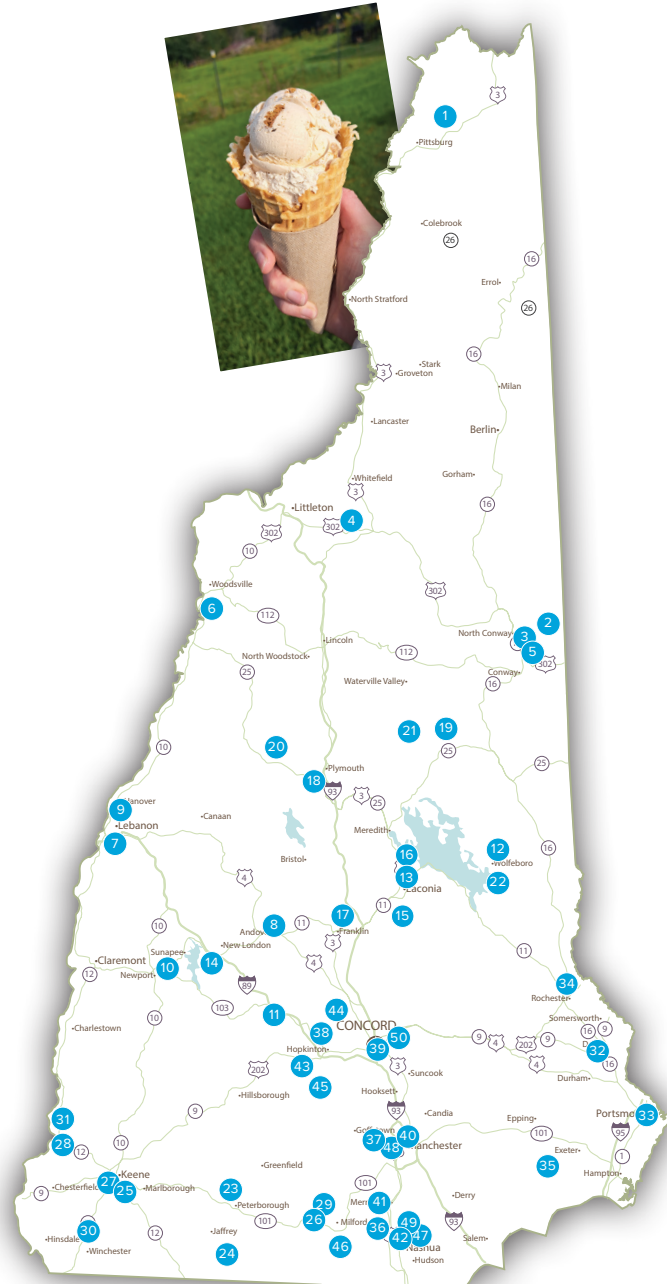

DARTMOUTH-LAKE SUNAPEE

7. Ice Cream Fore-U
8. Naughty Nellie's Ice Cream Bar
9. Red Kite Candy
10. Sanctuary Dairy Farm Ice Cream
11. The Velvet Moose Ice Cream Shoppe

LAKES REGION

12. Bly Farm
13. Happy Cow Ice Cream Shop
14. Idle-A-While Antiques and Ice Cream
15. Jordan's Ice Cream
16. Kellerhaus
17. Milltuck Farm and Creamery
18. M 'n M Scoops
19. Papa Beans Ice Cream
20. Rumney Village Store
21. The Sandwich Creamery
22. Yum Yum Shop, LLC

MONADNOCK REGION

23. Ava Marie Chocolate & Ice Cream
24. Carol's Ice Cream
25. Frisky Cow Gelato
26. Hayward's Family Ice Cream
27. Life is Sweet Candy Store
28. Stuart & John's Sugar House Restaurant
29. Trombly Gardens
30. Village Creami-Cone
31. Walpole Creamery

SEACOAST REGION

32. Lickee's & Chewy's Candies & Creamery
33. Kilwins Portsmouth
34. Lone Oak Ice Cream
35. What's the Scoop?

MERRIMACK VALLEY

36. Bruster's Real Ice Cream
37. Devriendt Farm Products
38. Gould Hill Farm
39. Granite State Candy Shoppe
40. Granite State Candy Shoppe
41. Hayward's Homemade Ice Cream Merrimack
42. Hayward's Homemade Ice Cream Nashua
43. Isley's Ice Cream
44. Richardson's Farm
45. SuperScoops
46. Sundae Drive
47. Sub-Zero Nitrogen Ice Cream
48. Sub-Zero Nitrogen Ice Cream
49. The Big 1 Ice Cream Stand
50. True Confections

Brought to you by your local
NEW HAMPSHIRE
DAIRY FARMERS

ICE CREAM KEY

- Dairy farmer owned – Shop is owned by a NH dairy farmer
- Handmade – Ice cream is made on-site
- NH made – Ice cream is made from 100% NH milk and cream