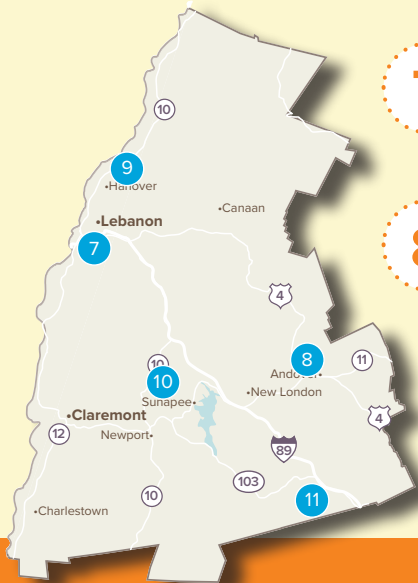

DARTMOUTH/LAKE SUNAPEE

7

ICE CREAM FORE-U
298 Plainfield Rd.
West Lebanon, NH 03784
603-298-6884
foreugolf.com

8

NAUGHTY NELLIE'S ICE CREAM BAR
46 Main St.
Andover, NH 03216
603-977-0084
Find us on Facebook

9

RED KITE CANDY
5 South St.
Hanover, NH 03755
603-277-9201
redkitecandy.com

10

SANCTUARY DAIRY FARM ICE CREAM
209 Route 103
Sunapee, NH 03782
603-863-8940
icecreamkidbeck.com

11

THE VELVET MOOSE ICE CREAM SHOPPE
25 East Main St.
Warner, NH 03278
603-456-2511
velvetmoose.com